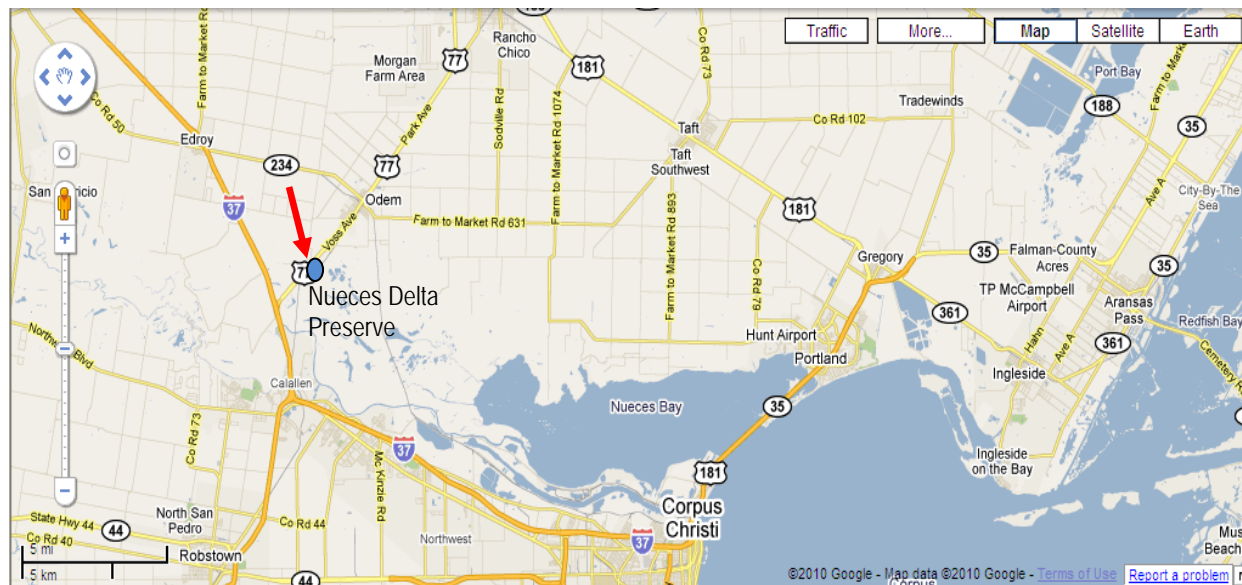

Directions to the Nueces Delta Preserve

3410 HWY 77 Odem TX 78370

From Corpus Christi:

Take HWY 37 North past Labonte Park. Merge onto HWY 77 North (Exit 17). Go approximately 2 miles and look for the yellow Gatz Rock Yard sign on your right. Turn right just past the shop into the gravel parking lot. Go through gate with our logo on each side.

From Taft:

Take Co Rd 73 to FM 631 into Odem. Head South on HWY 77 (2.1 miles from the 631/77 intersection) and look for Angelita Estates. Turn left just past the Angelita Estates at the Yellow Gatz Rock Yard sign. You will then go through gate with our logo on each side.

Once inside the gate, follow the road over the railroad track (Don't forget to stop! Trains still run). Take a left at the T in the road and follow the sign up to the Education Center (screened shelter and pavilion).

This is the sign where you turn left