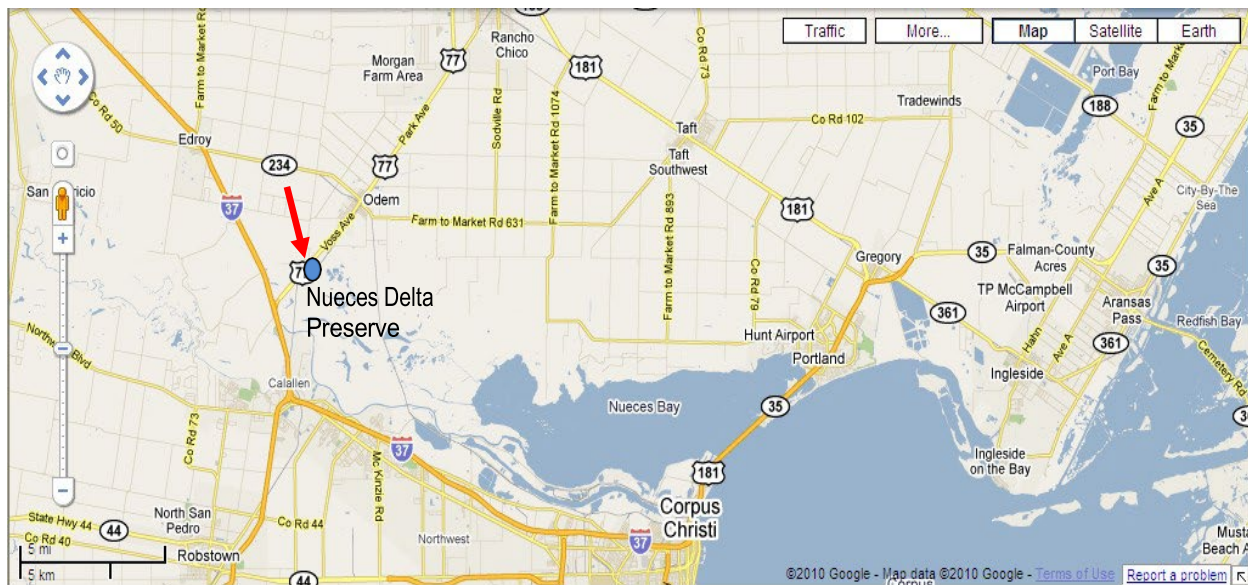

## Directions to the Nueces Delta Preserve

3410 HWY 77 Odem TX 78370

From Corpus Christi:

Take HWY 37 North past Labonte Park. Merge onto HWY 77 North (Exit 17). Look for the dark blue Nueces Delta Preserve sign approximately 2 miles on the right. Exit right on the shoulder before you pass the sign. Go through the white gate with the CBBEP logo.

From Taft:

Take Co Rd 73 to FM 631 into Odem. Head South on HWY 77 (2.1 miles from the 631/77 intersection) and look for Angelita Estates. Turn left across from the large TX-DOT sign, just past Angelita Estates. You will see our dark blue Nueces Delta Preserve sign confirming you are in the correct location. Go through the white gate with the CBBEP logo.

Once inside the gate, continue to the railroad crossing. STOP! Make sure the tracks are clear. (Trains still run.) Take a left at the T in the road and follow the sign up to the Education Center (screened shelter and pavilion).

This is the sign where you turn left